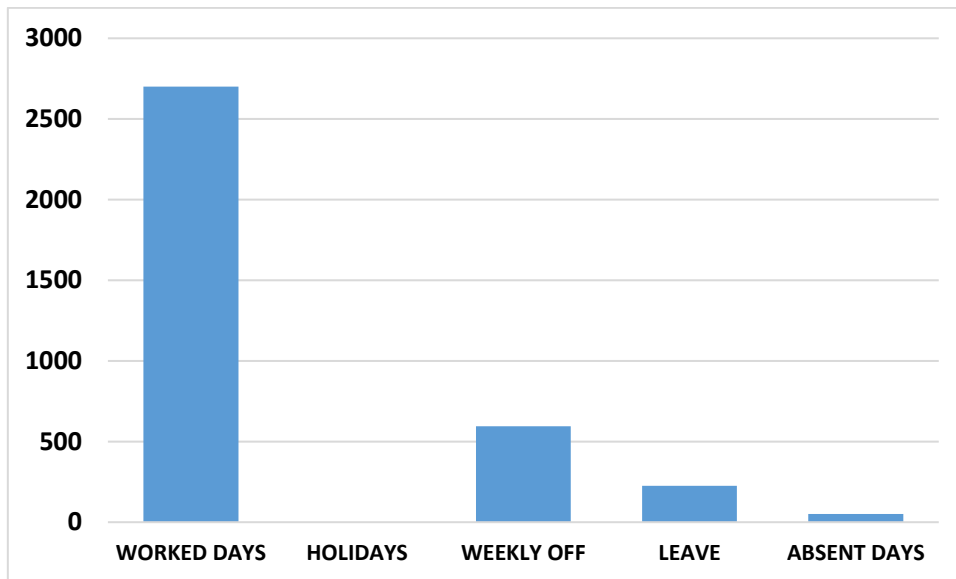

GURU NANAK EDUCATION COLLEGE, GOPALPUR

**ANALYSIS OF ATTENDANCE OF STUDENTS FOR THE MONTH OF
NOVEMBER 2020**

BATCH - ATTENDANCE OF 3RD SEMESTER